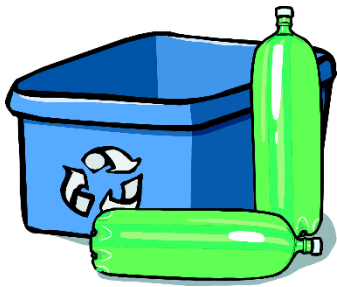

### WHAT WILL HAPPEN TO THIS PLASTIC BOTTLE IF I THROW IT ON THE GROUND?

It will probably end up in the river and then it will go to the sea. After that it might become part of an enormous plastic island. Fish might see the plastic in the water and they may think it's food. If they

eat the plastic, it will enter our food chain.

If I throw this bottle into a bin. It will end up in a landfill.

If it goes into a landfill, it won't decompose.

I will stay there for four hundred years!

Chemicals from the plastic will get into the water system and damage our environment. The problem is so bad that some cities are banning plastic water bottles. If you throw this bottle into a recycling plant they will break it down and use it to make all sorts of things... like this cool skateboard!